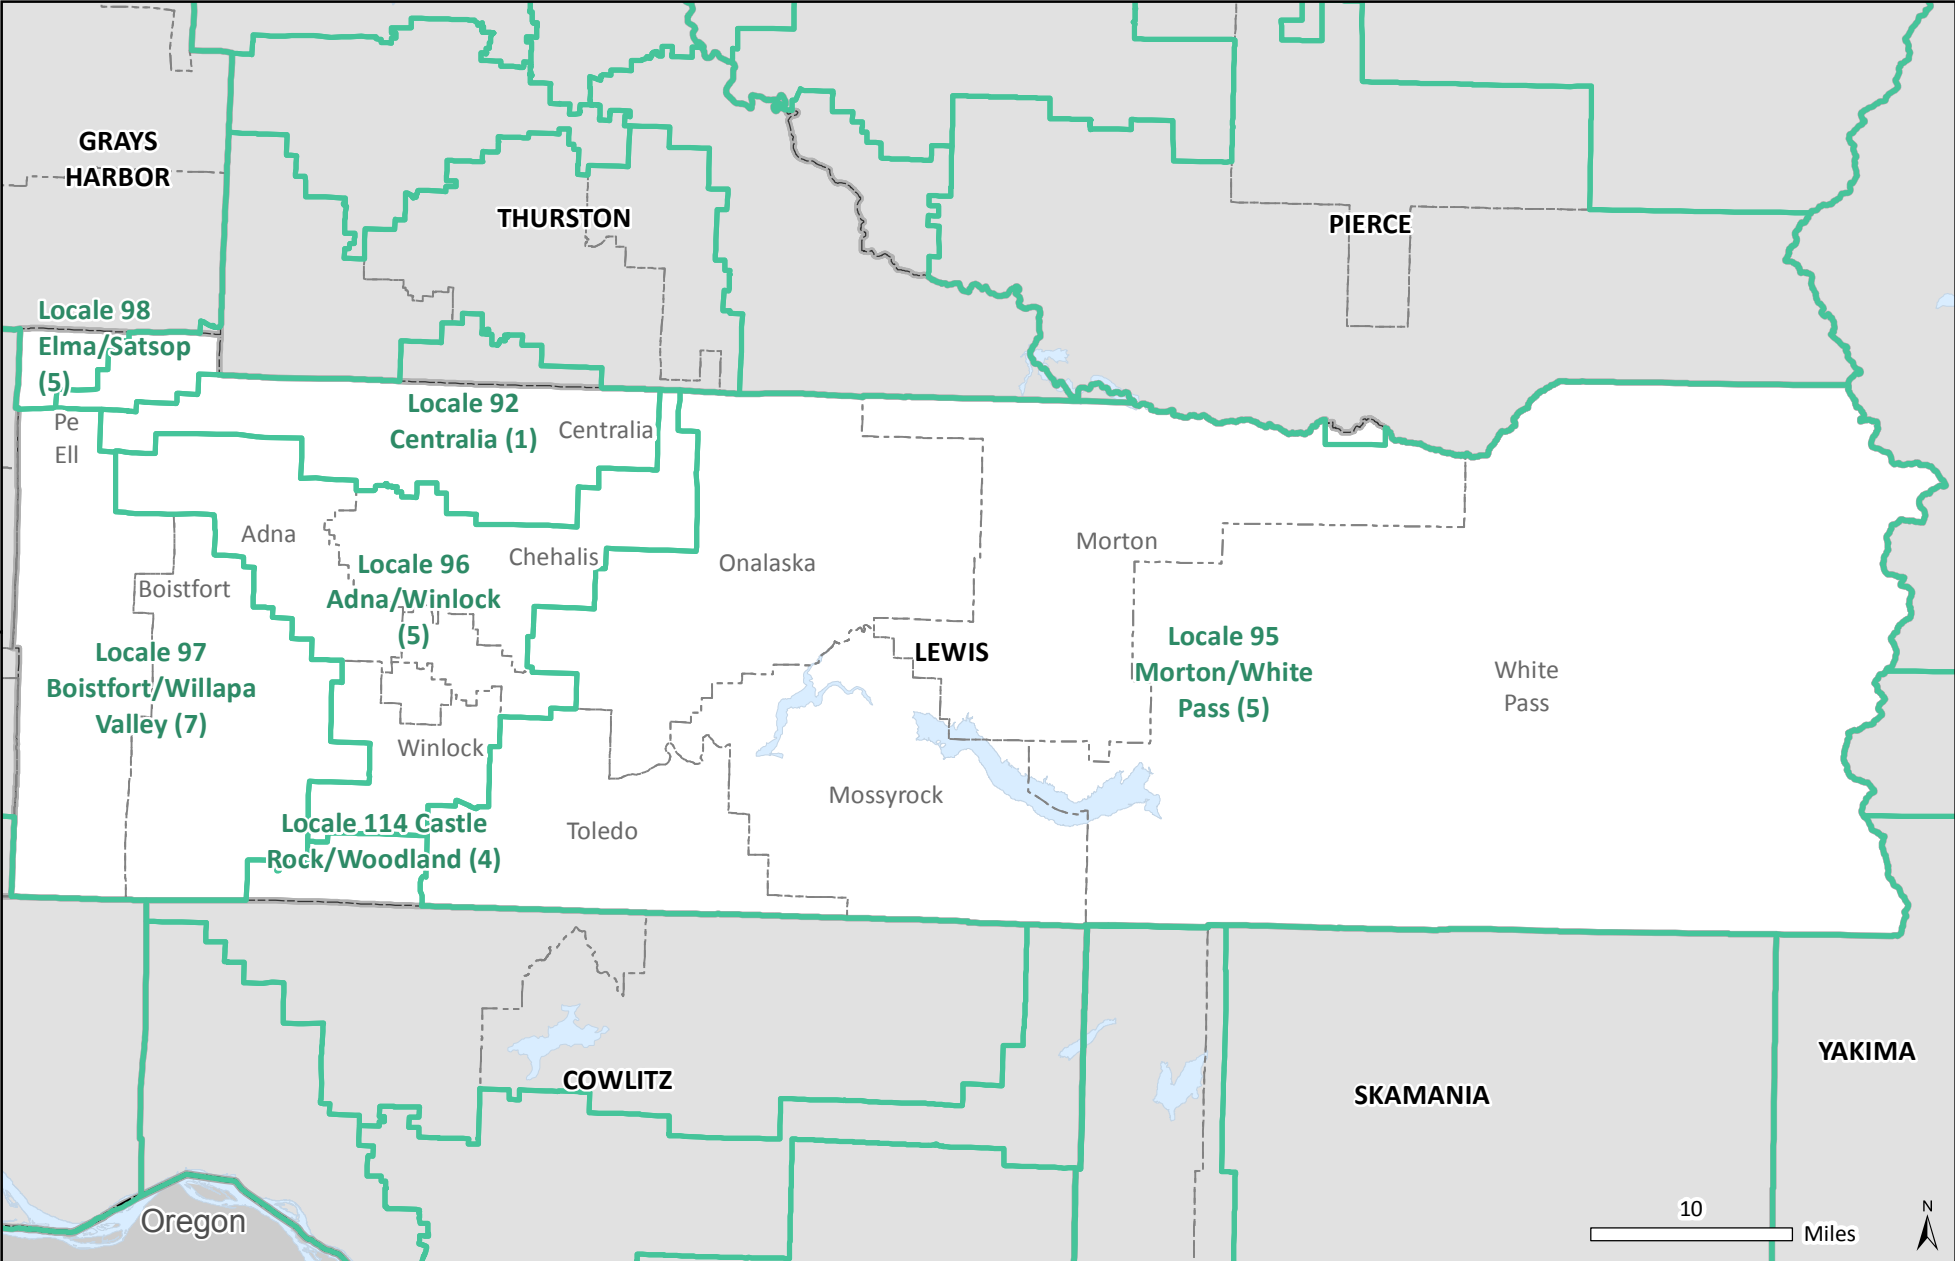

Locales in Lewis County

- Locales
- Counties
- School Districts
- States

NOTES: Locales are school districts or groups of school districts that, when added together, include 20,000+ residents. The number of school districts in each locale is shown in parentheses. Alphabetically first and last school districts in multi-district locales form locales' names.
 SOURCES: School Districts and Counties: 2010 Tiger/Line shapefiles, U.S. Census Bureau.
 CONTACT: Irina Sharkova, DSHS/RDA, irina.sharkova@dshs.wa.gov, 360-902-0743.