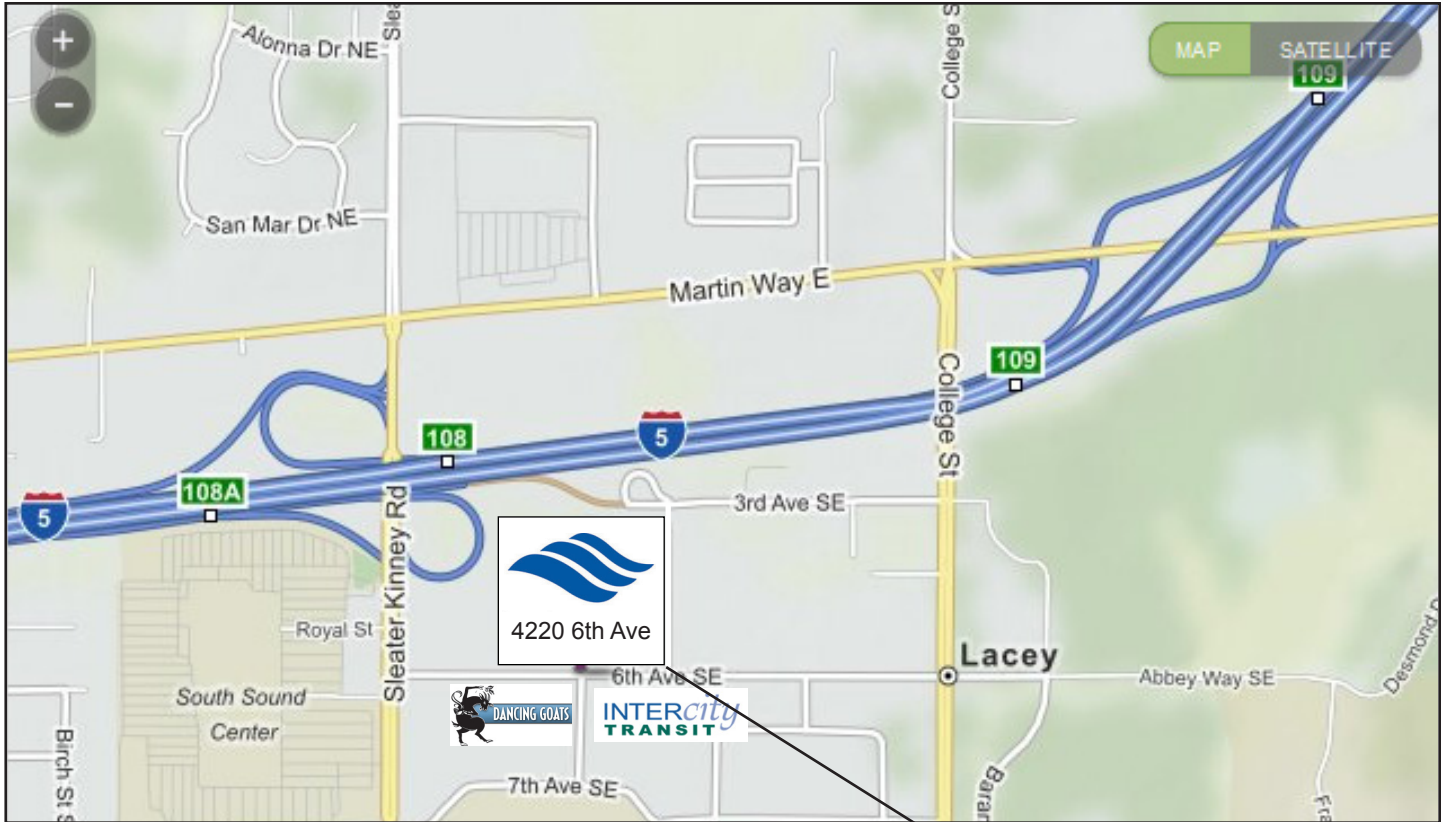

Lacey Campus

4220 6th Ave SE
Lacey, WA 98503

South Puget Sound
COMMUNITY COLLEGE

From I-5 Northbound

From I-5 Northbound, Take the Sleater-Kinney Rd exit, EXIT 108, toward College St. Take the Sleater-Kinney Rd S exit, EXIT 108A. Keep left to take the ramp toward College St. Turn right on to Golf Club Road SE. Turn right into the South Puget Sound Community College Lacey Campus.

From I-5 Southbound

From I-5 Southbound, Take the Martin Way exit, EXIT 109, toward Sleater-Kinney Rd N. Turn right onto Martin Way E. Turn left onto College St SE. Turn right onto 6th Ave SE. Turn right into the South Puget Sound Community College Lacey Campus.

Parking

Parking is free and located around all the buildings on the Lacey campus.