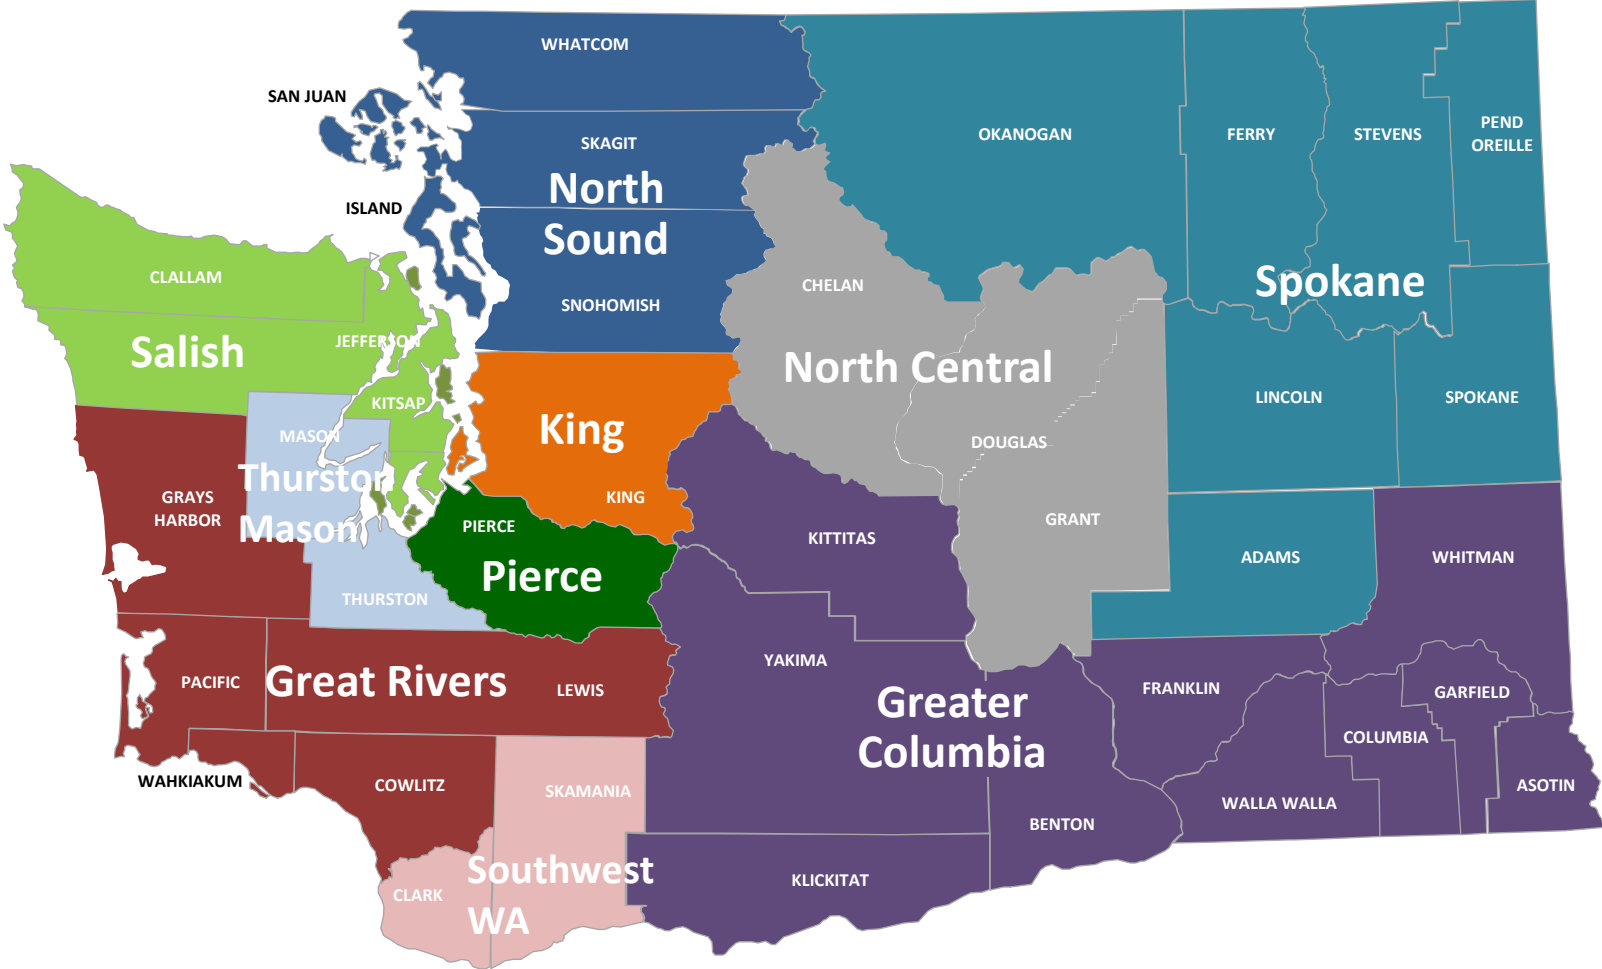

Family, Youth, and System Partner Round Table Regional Boundaries

Effective April 1, 2016