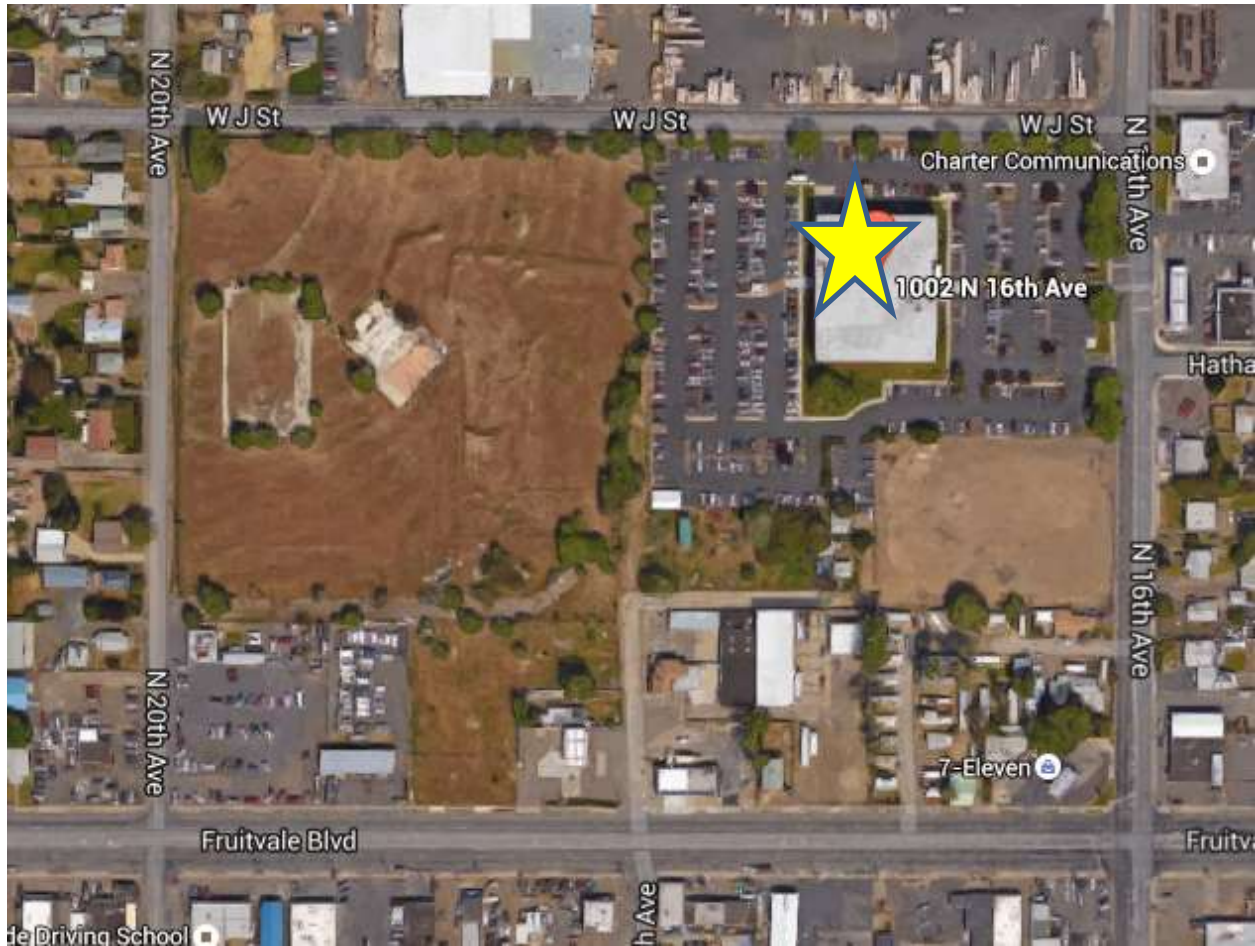

Yakima Community Service Office (CSO)

1002 N 16th Ave
Yakima, WA 98902

From I-82 E

Take Exit 31(Naches, White and Chinook Pass)

Merge onto HWY 12

Exit at N 16th Ave

Turn right onto J St

Yakima Transit: Route 3