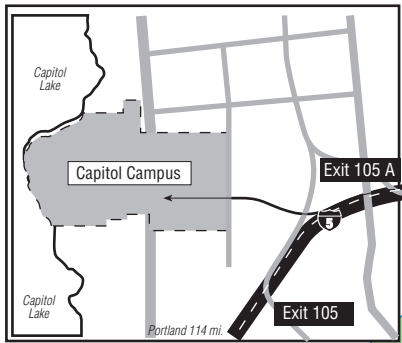

Welcome to the Washington State Capitol Campus

Legend

- Visitor Parking 50 cents per hour.
- Building
- Point of interest
- Intercity Transit
- Free Shuttle
- Entrance
- Parking

Produced by Washington State Department of General Administration Public Affairs Office - Jan. 2007

Capitol Lake

Maple Park

16th Avenue