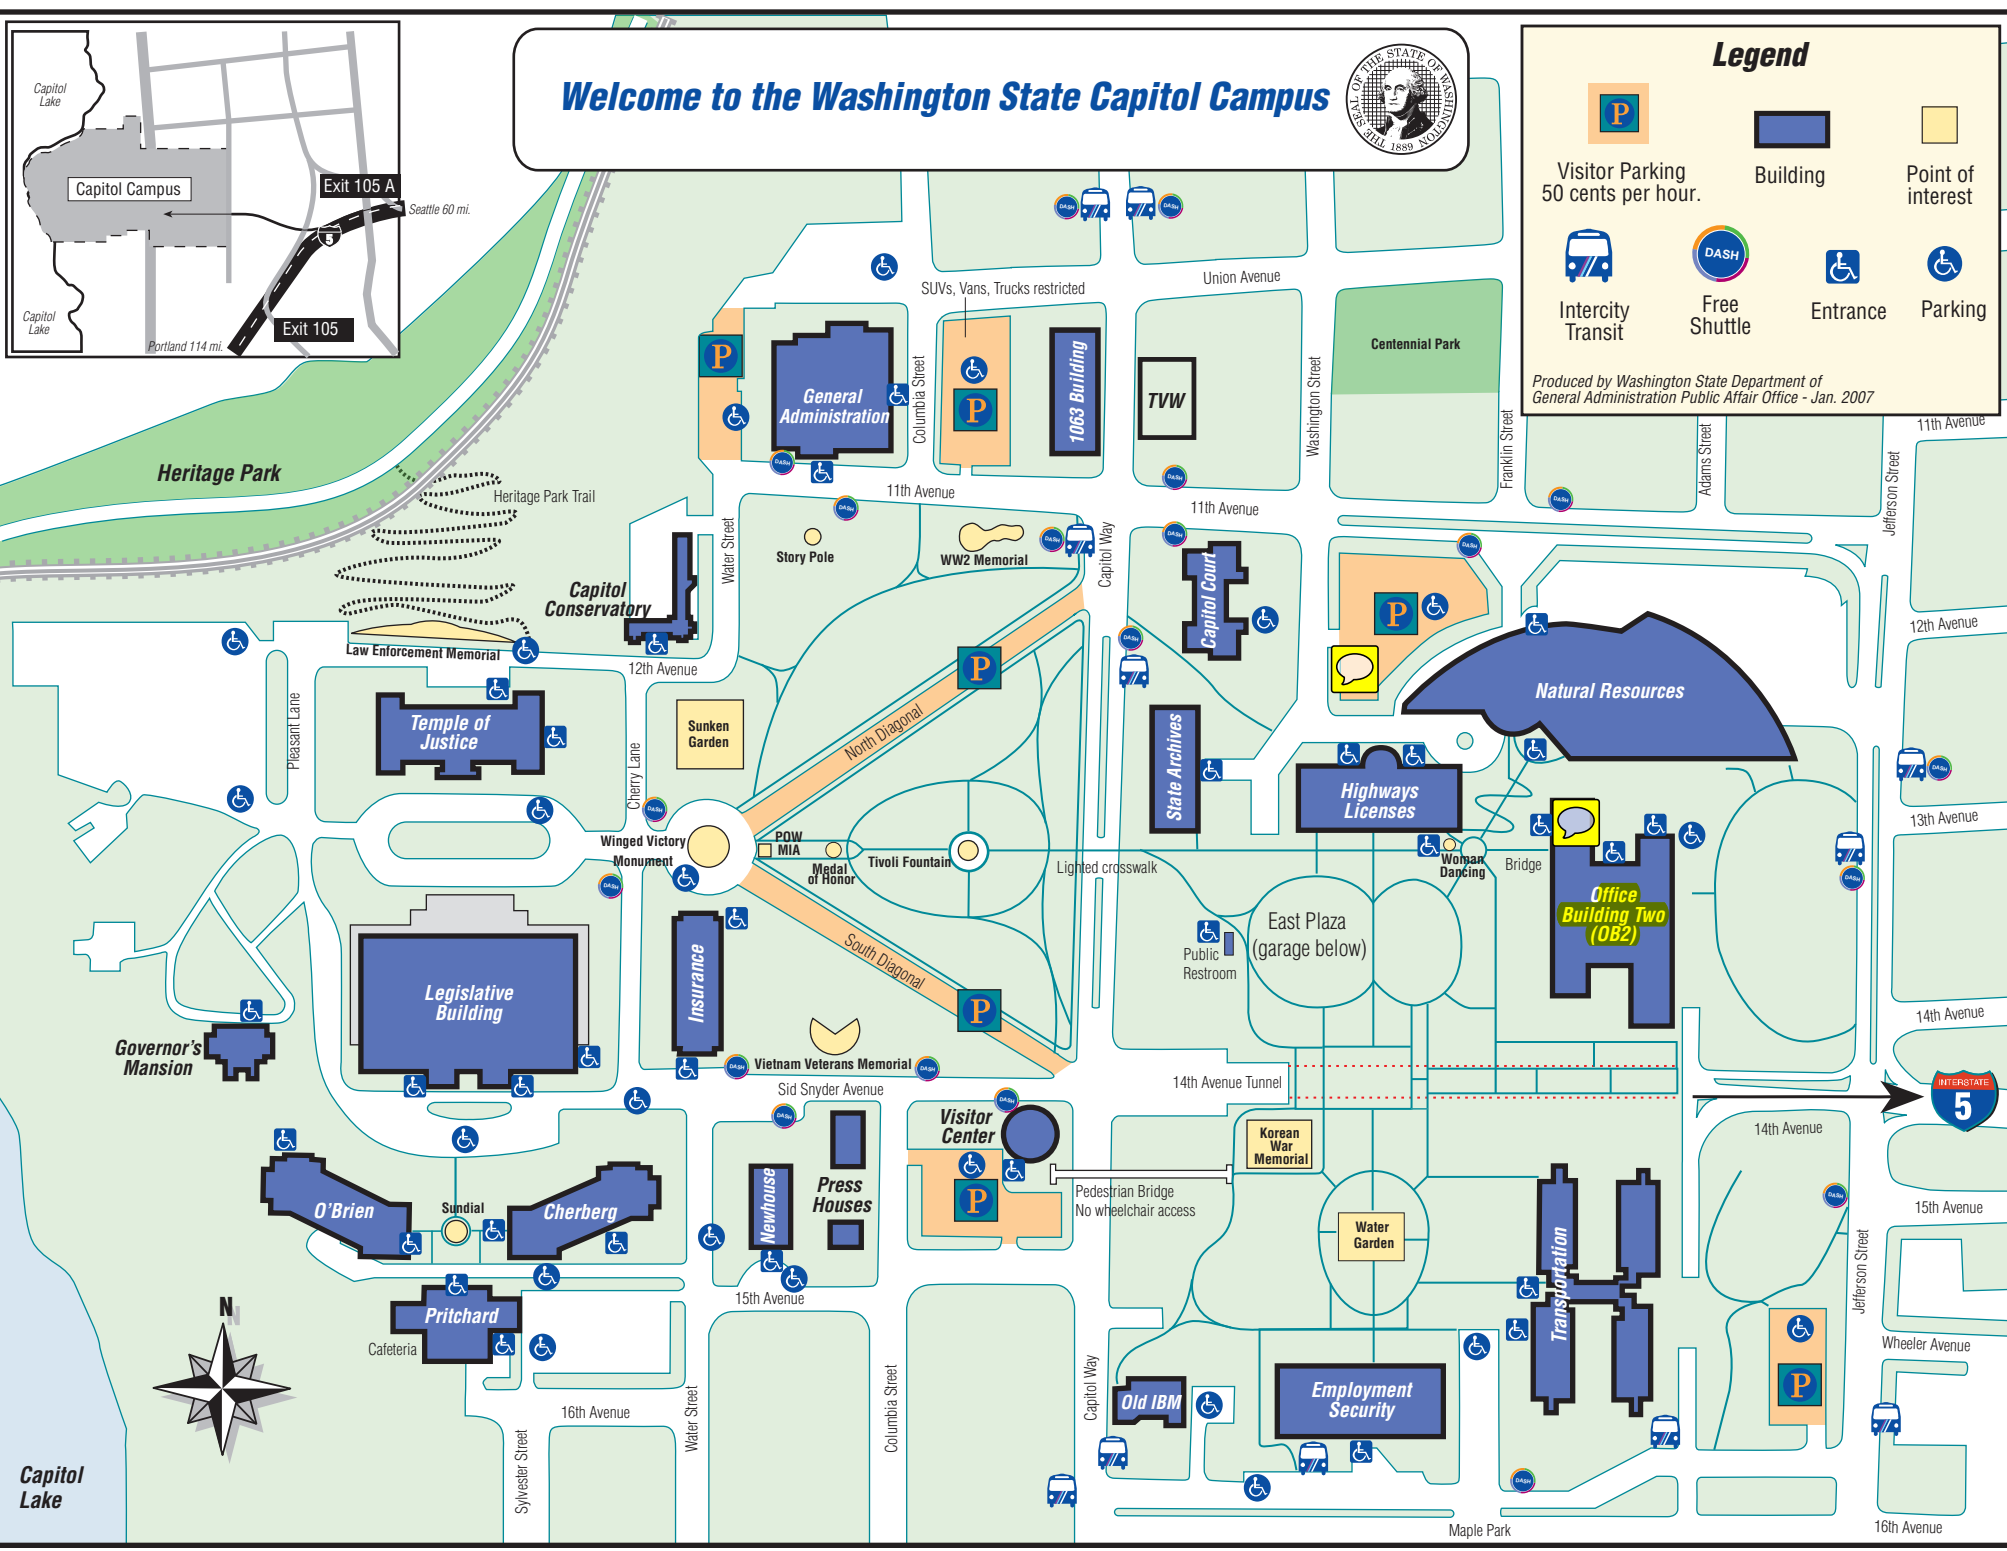

Welcome to the Washington State Capitol Campus

Legend

- Visitor Parking 50 cents per hour.
- Building
- Point of interest
- Intercity Transit
- Free Shuttle
- Entrance
- Parking

Produced by Washington State Department of General Administration Public Affairs Office - Jan. 2007

Capitol Lake

Maple Park

16th Avenue