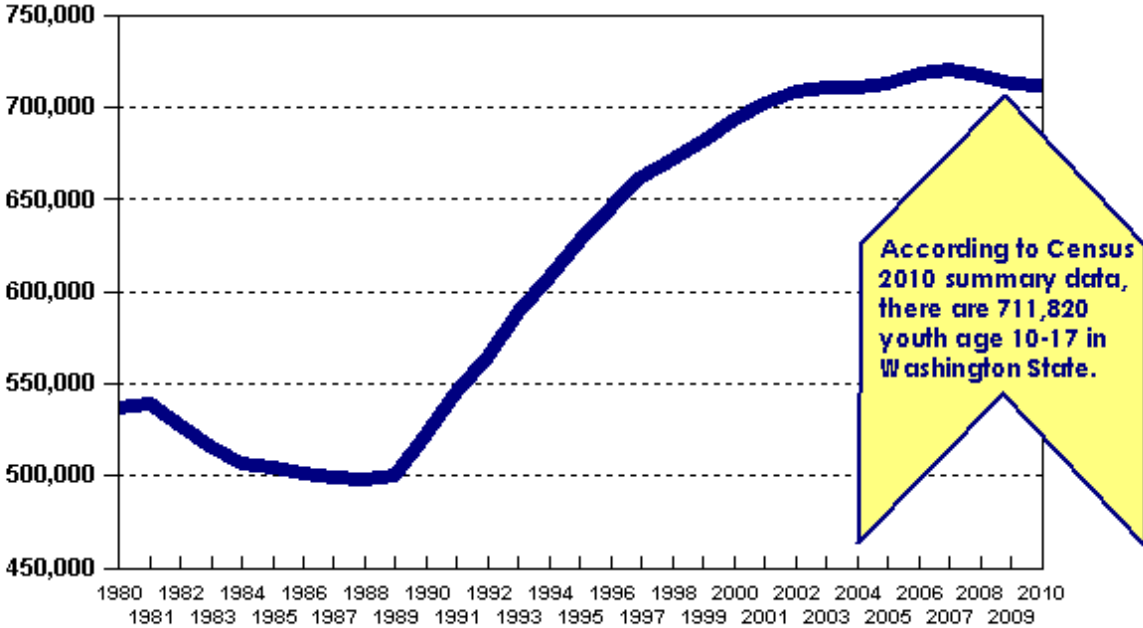

Graph 2
Juvenile Population 1980-2010
Age 10 - 17

Source: "Census 2010 Summary File 1 for Washington- County Summary, Population by Age, Sex, Race, and Hispanic or Latino Origin, 1 Year Age groups," WA State Office of Financial Management, Forecasting Division.