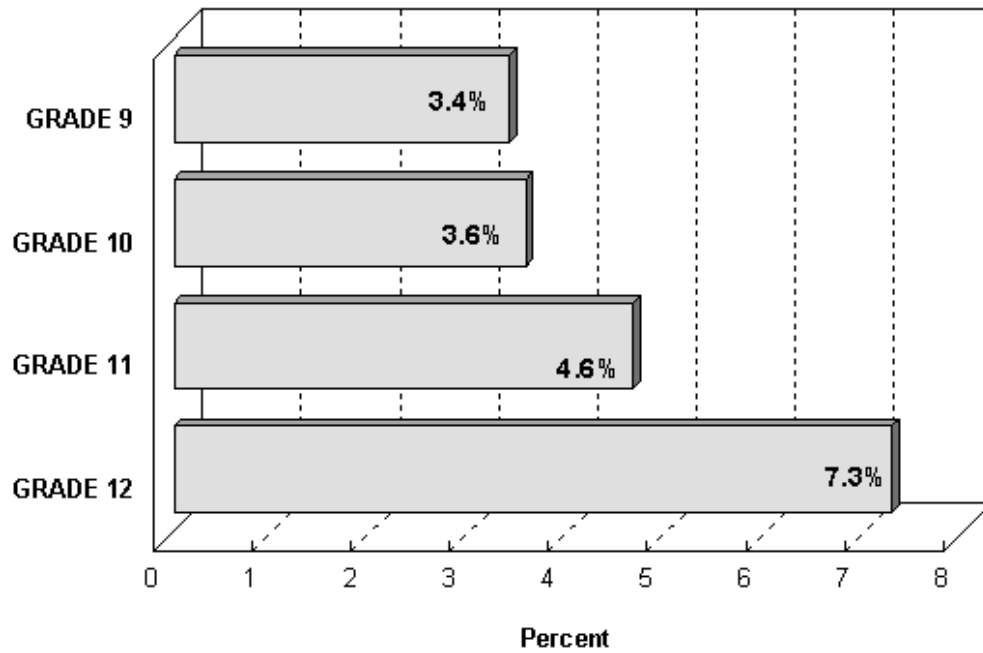

# Graph 11

## High School Dropout Rates for 2009-2010 by Grade Level

The annual high school dropout rate for grades 9-12 for school year 2009-2010 was 4.6%.  
Source: "Graduation and Dropout Statistics for Washington in 2009-10," OSPI, 2011.