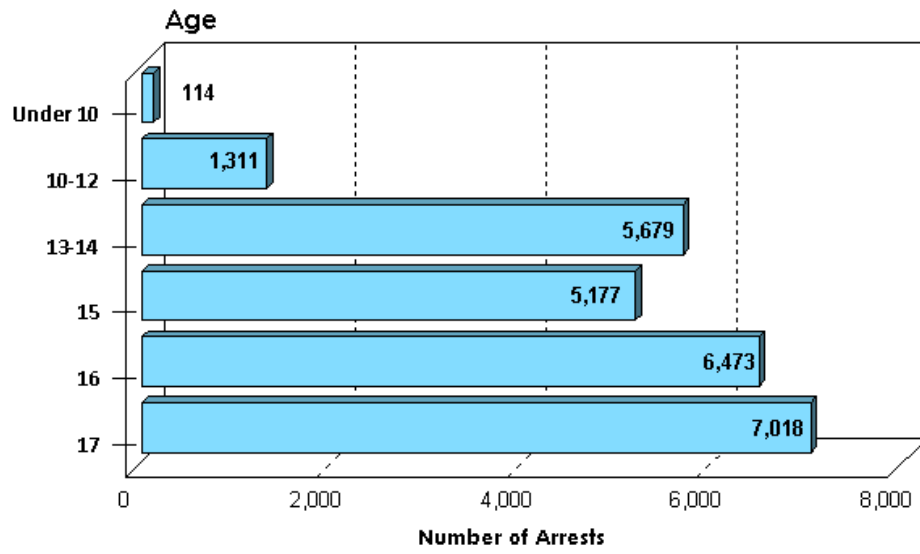

Graph 25

## 2010 Juvenile Arrests By Age of Offender

Juvenile arrest data source: Compiled from data provided by WASPC, June 2011 (data submitted to the W/UCR Program and NIBRS System); runaways taken into protective custody and curfew-loitering violators reported to UCR are not included in the arrest totals.