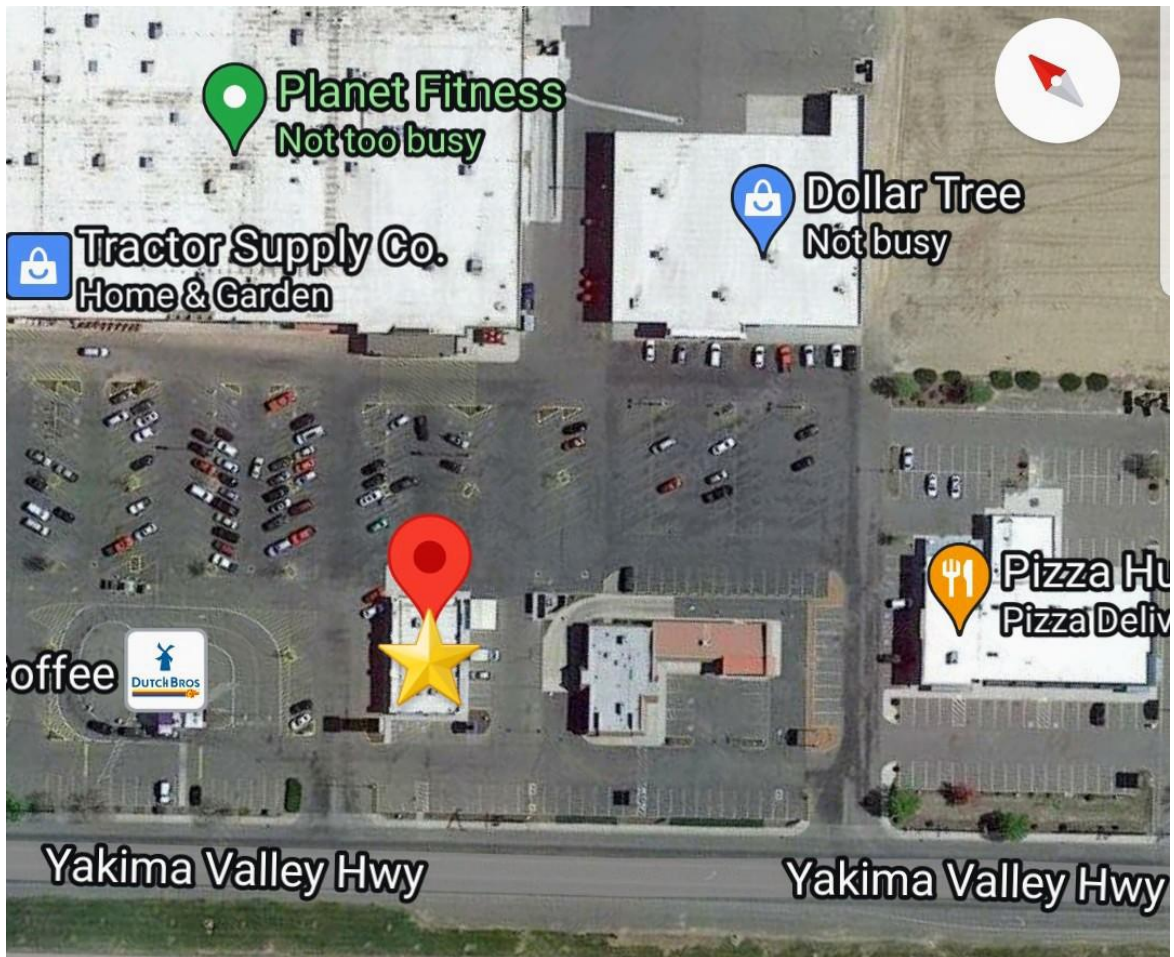

Best Driving Academy

2640 Yakima Valley Hwy #4

Sunnyside, WA 98944

From I-82

TAKE freeway Exit 69

Turn onto Waneta Rd

Turn left onto Yakima Valley Highway

Continue straight until you arrive at destination