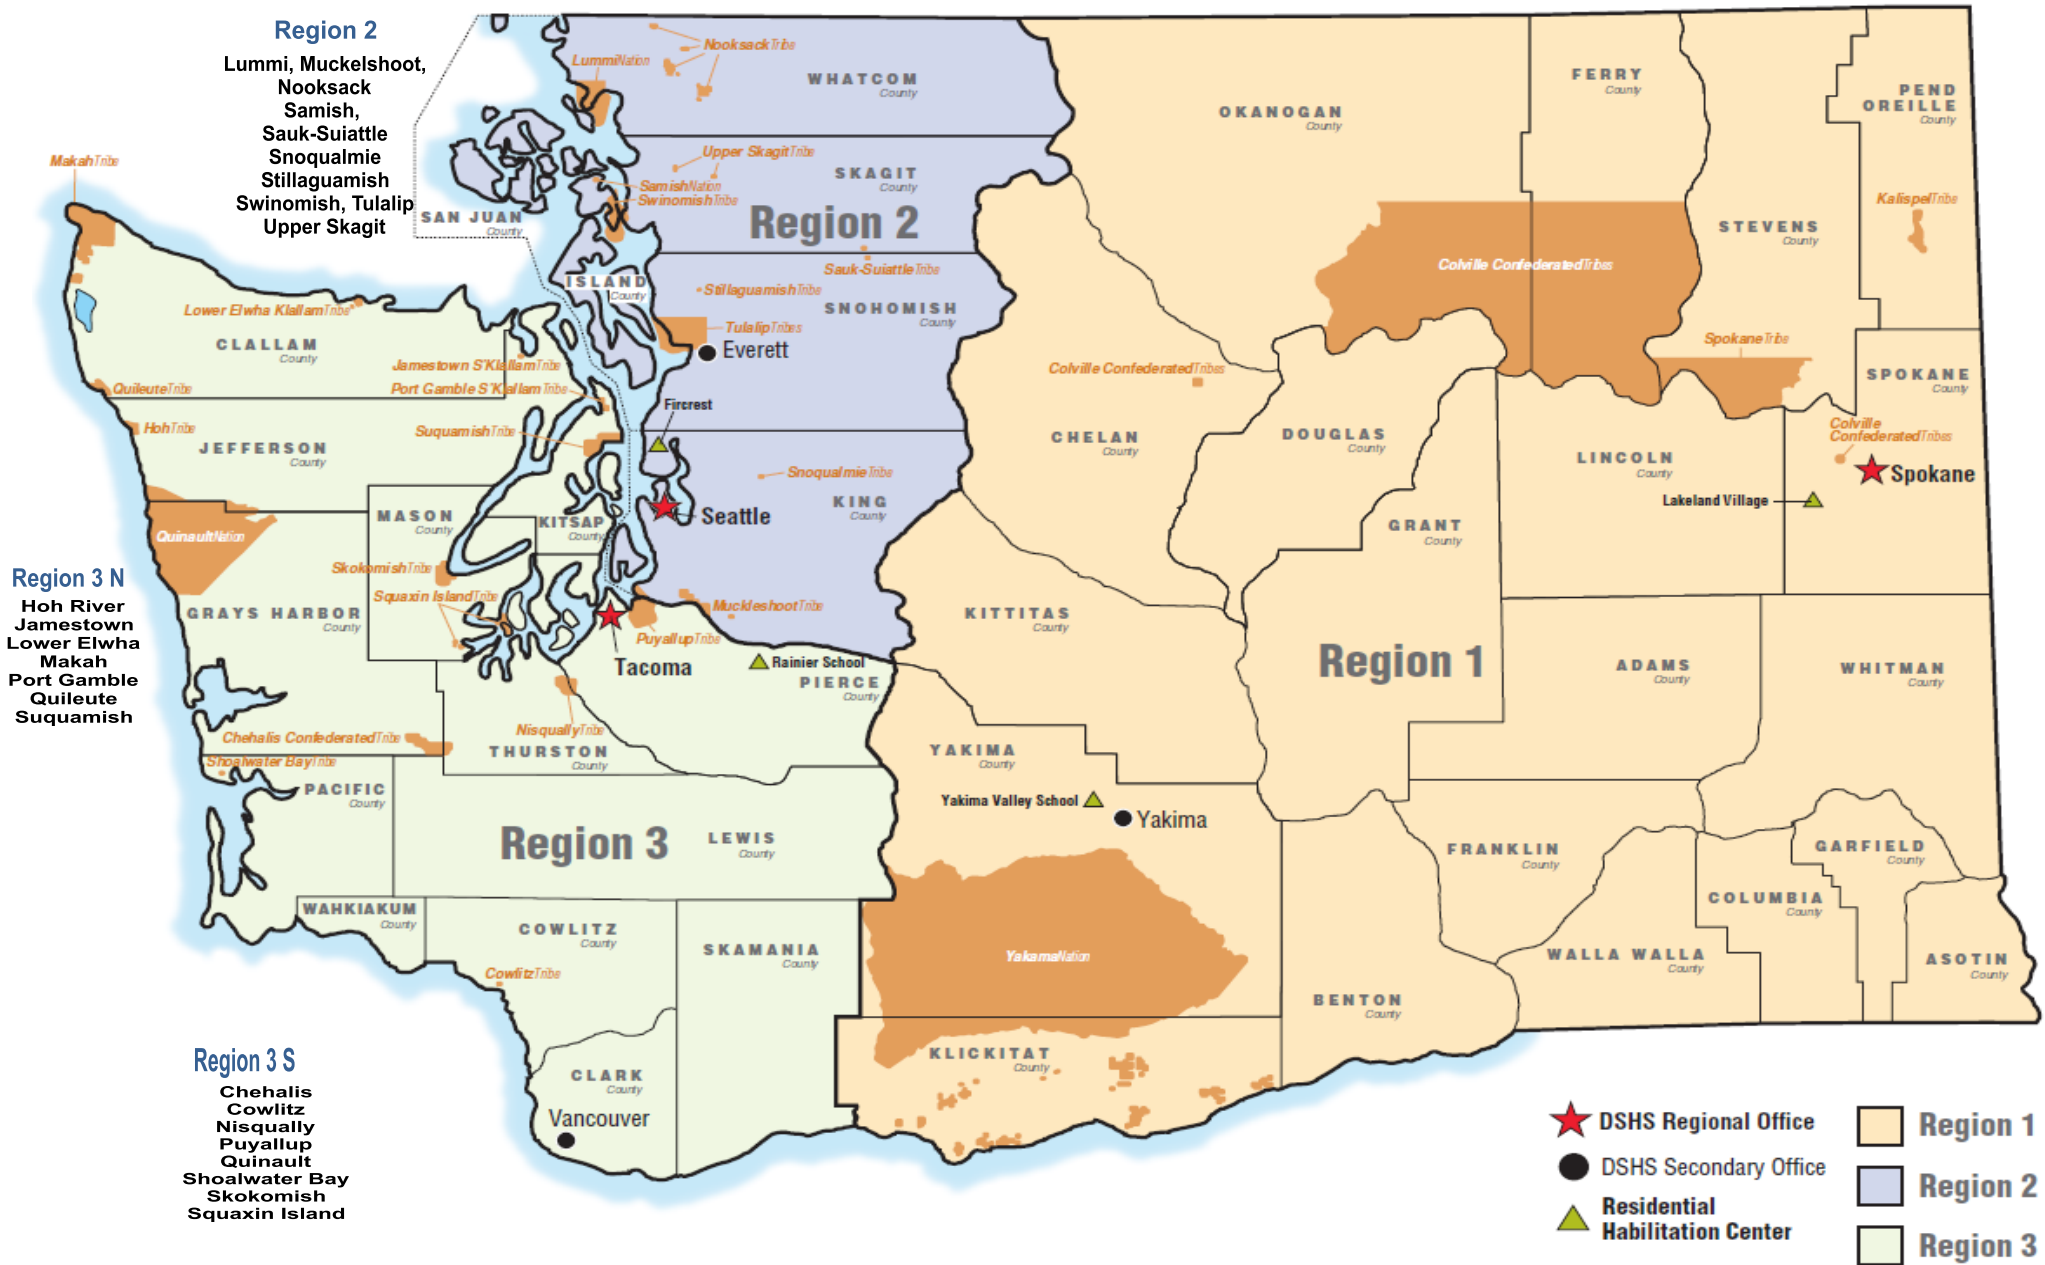

Office of Indian Policy

Regional Manager Tribal Assignments

Region 1

Yakama
Colville
Kalispel
Spokane