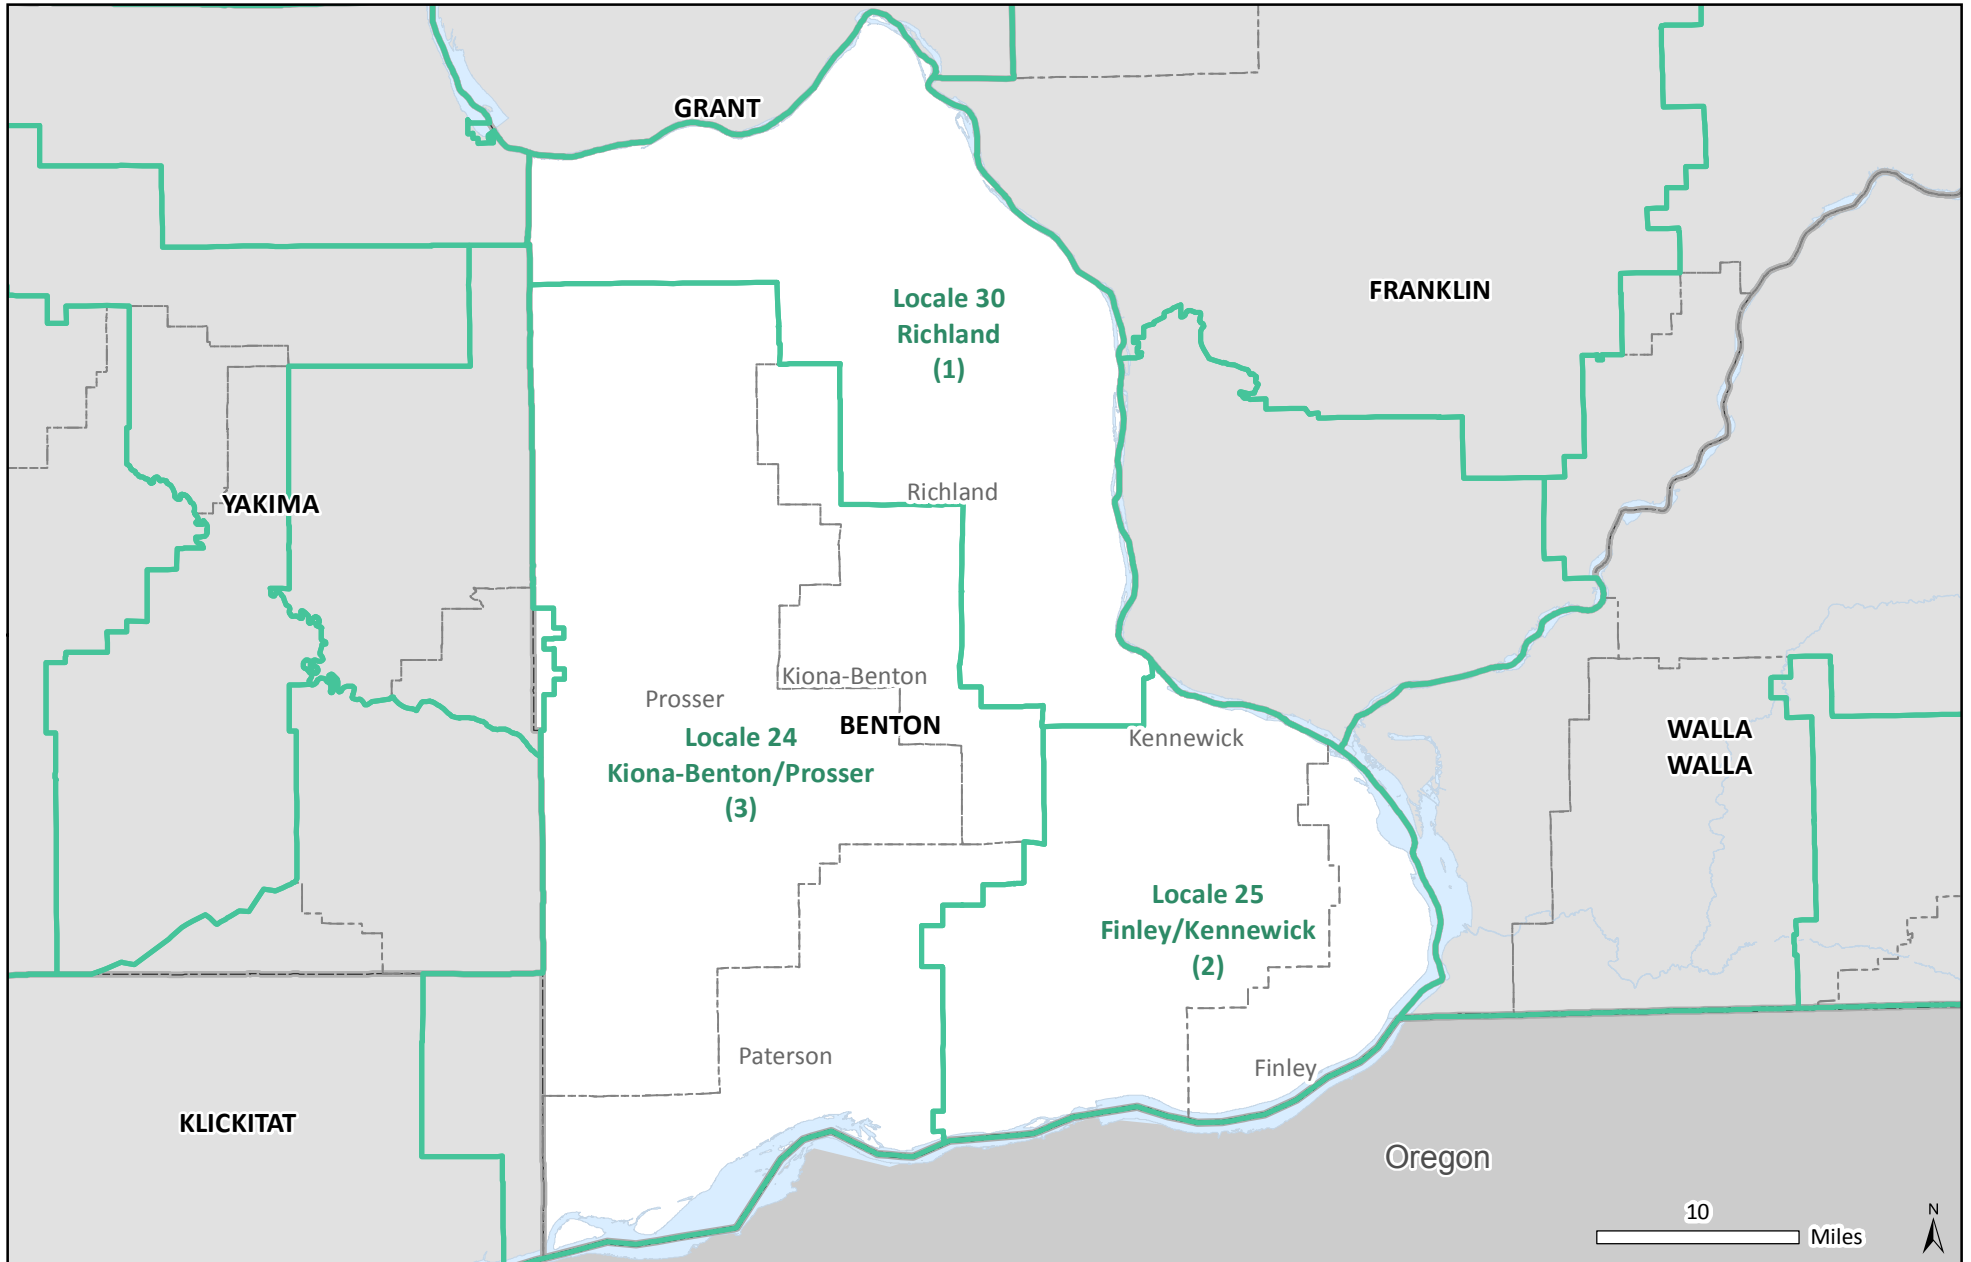

Locales in Benton County

NOTES: Locales are school districts or groups of school districts that, when added together, include 20,000+ residents. The number of school districts in each locale is shown in parentheses. Alphabetically first and last school districts in multi-district locales form locales' names.
 SOURCES: School Districts and Counties: 2010 Tiger/Line shapefiles, U.S. Census Bureau.
 CONTACT: Irina Sharkova, DSHS/RDA, irina.sharkova@dshs.wa.gov, 360-902-0743.

- Locales
- Counties
- School Districts
- States