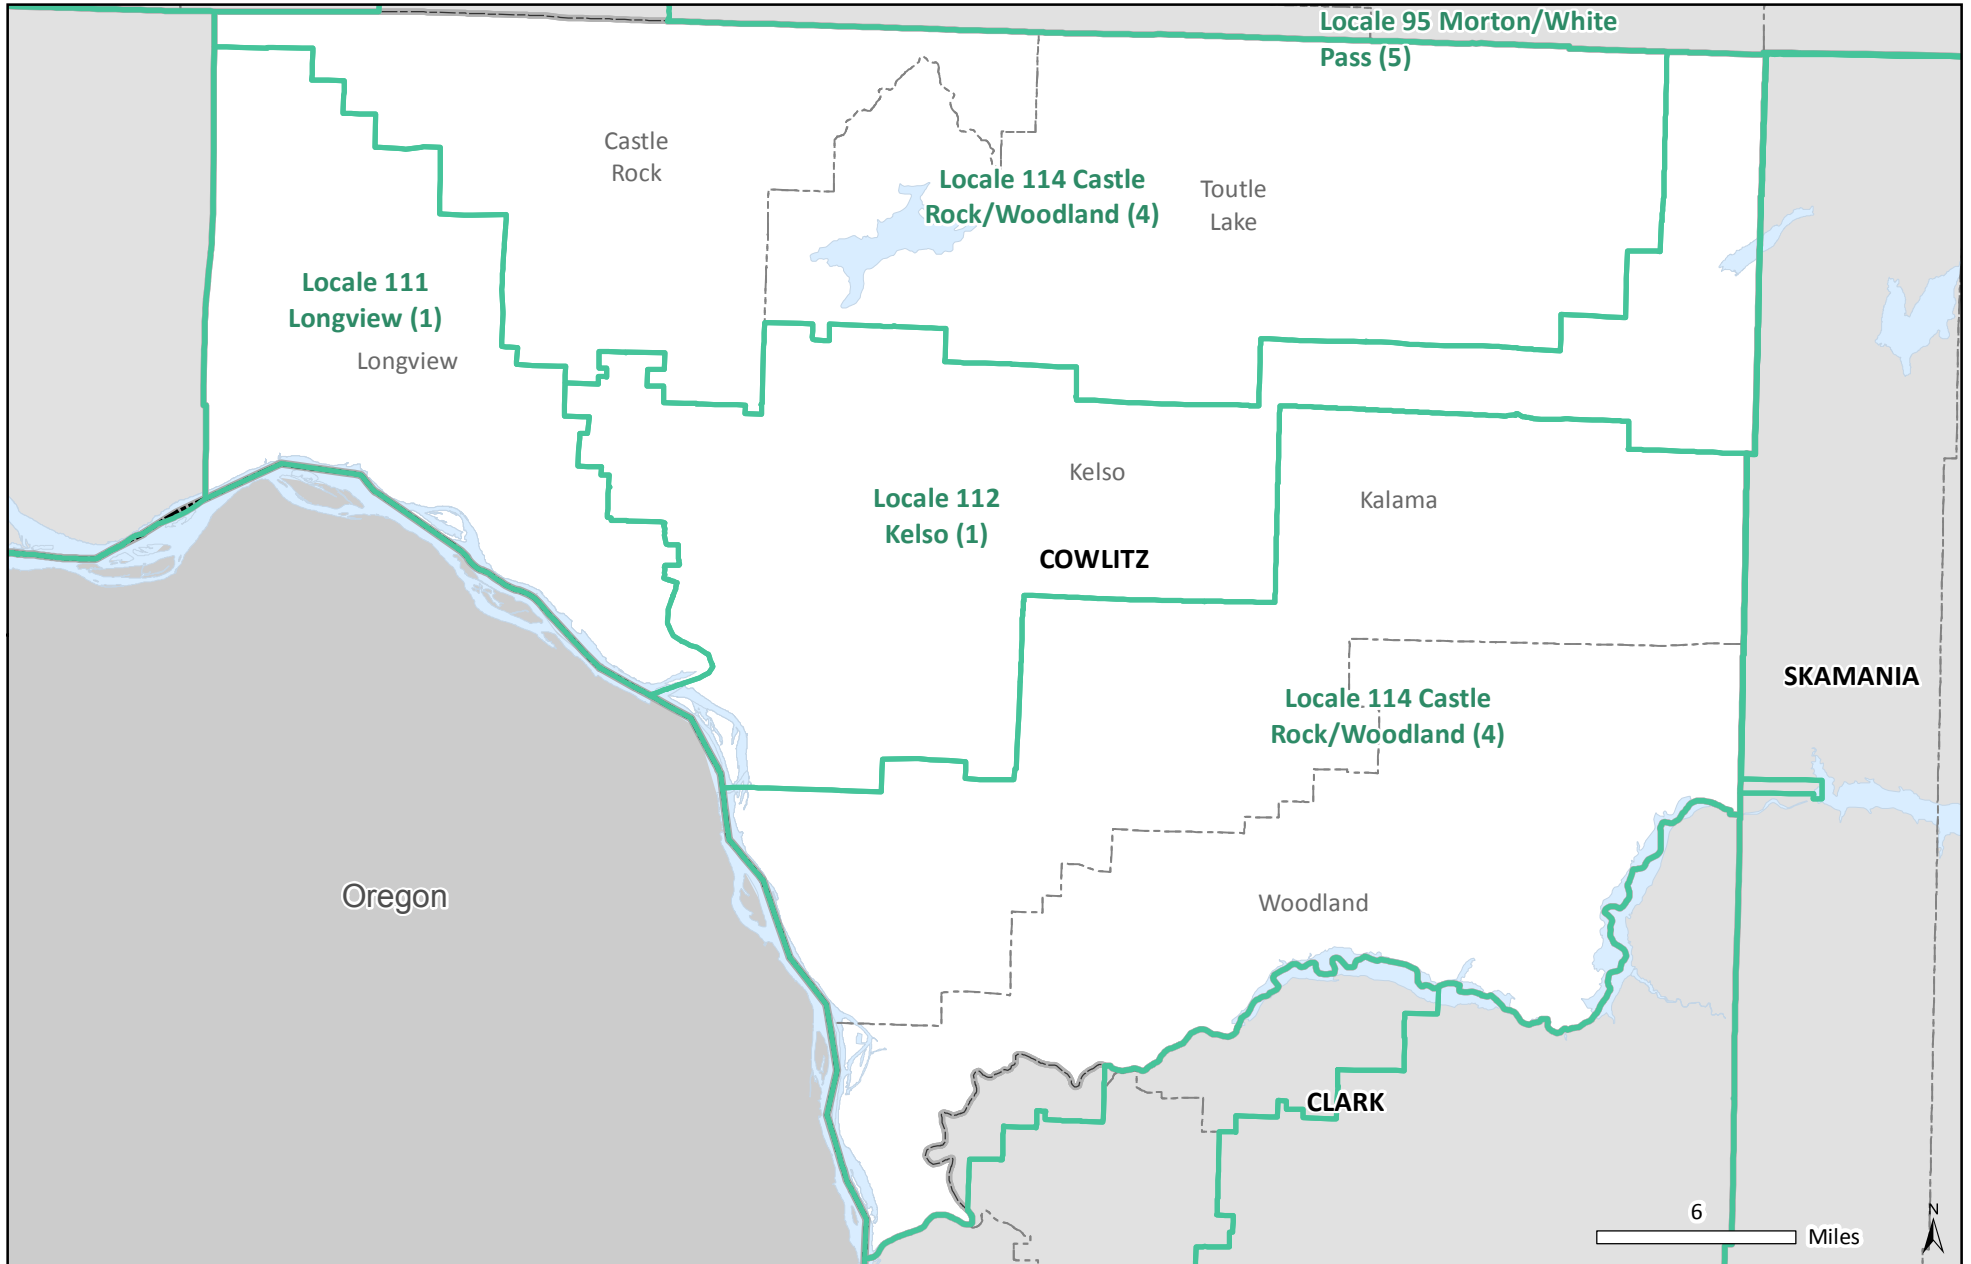

Locales in Cowlitz County

NOTES: Locales are school districts or groups of school districts that, when added together, include 20,000+ residents. The number of school districts in each locale is shown in parentheses. Alphabetically first and last school districts in multi-district locales form locales' names.
 SOURCES: School Districts and Counties: 2010 Tiger/Line shapefiles, U.S. Census Bureau.
 CONTACT: Irina Sharkova, DSHS/RDA, irina.sharkova@dshs.wa.gov, 360-902-0743.

- Locales
- Counties
- School Districts
- States