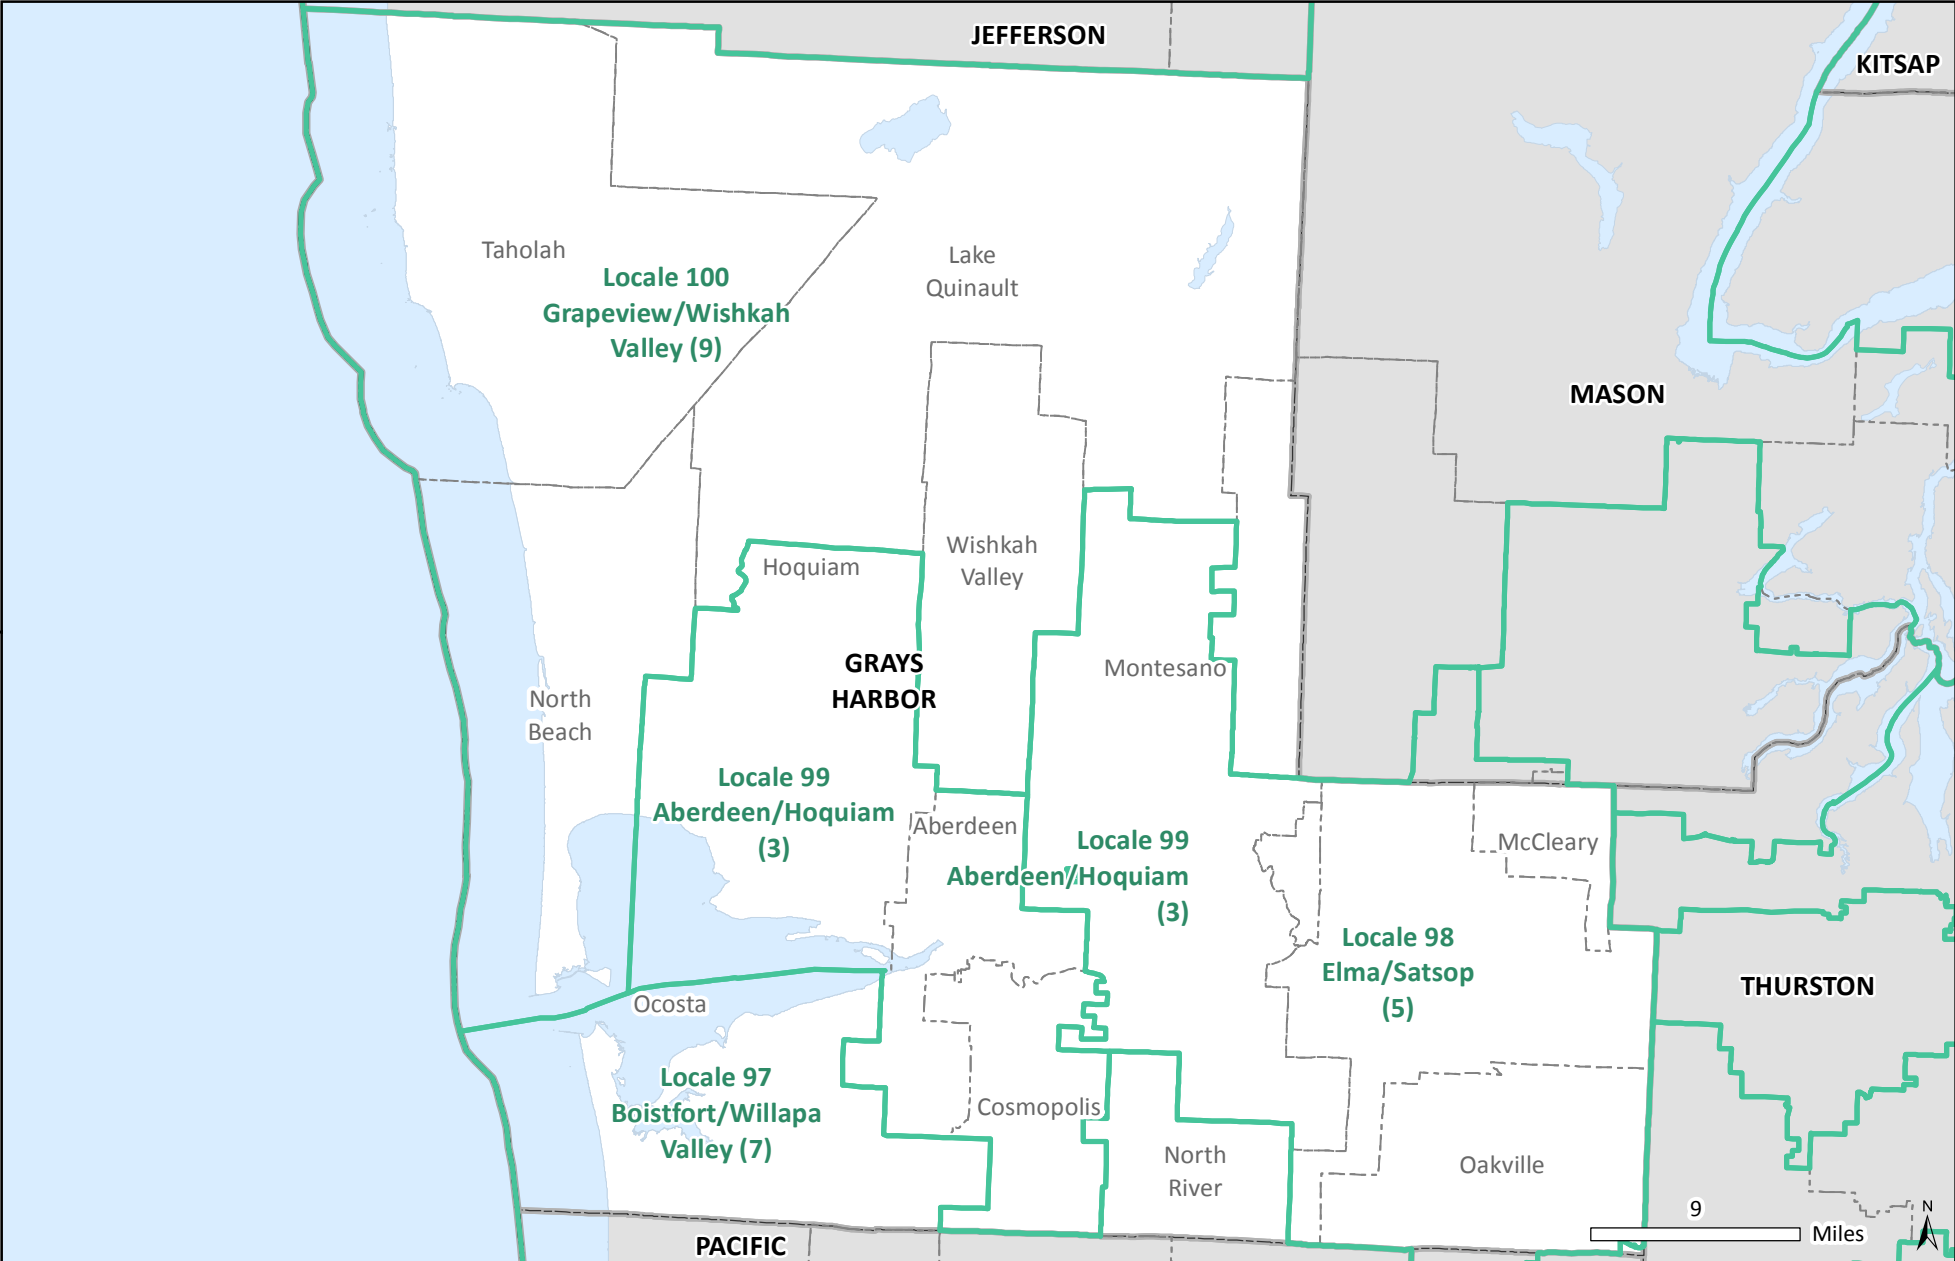

Locales in Grays Harbor County

- Locales
- Counties
- School Districts
- States

NOTES: Locales are school districts or groups of school districts that, when added together, include 20,000+ residents. The number of school districts in each locale is shown in parentheses. Alphabetically first and last school districts in multi-district locales form locales' names.
 SOURCES: School Districts and Counties: 2010 Tiger/Line shapefiles, U.S. Census Bureau.
 CONTACT: Irina Sharkova, DSHS/RDA, irina.sharkova@dshs.wa.gov, 360-902-0743.