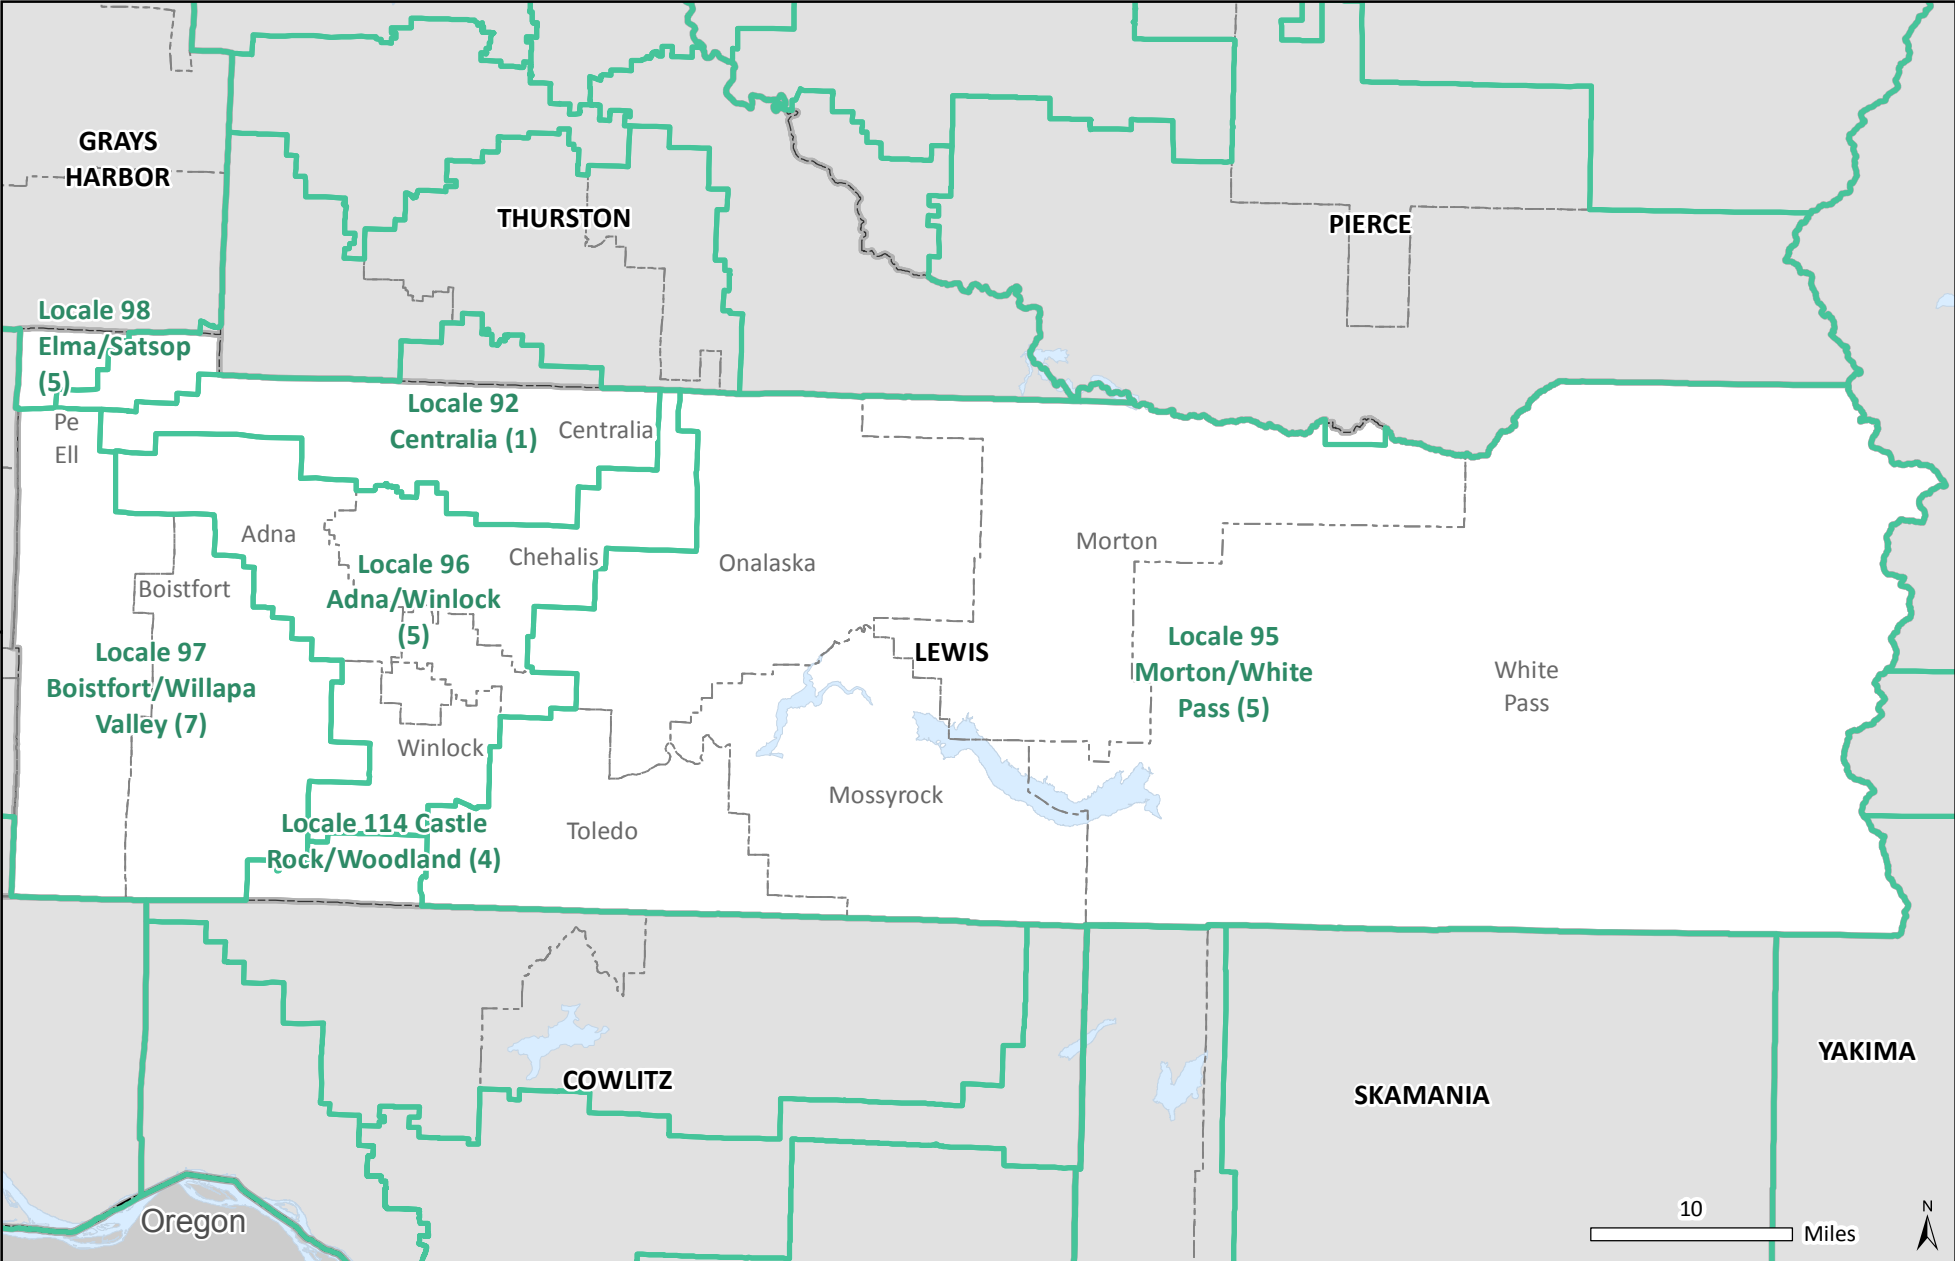

Locales in Lewis County

- Locales
- Counties
- School Districts
- States

NOTES: Locales are school districts or groups of school districts that, when added together, include 20,000+ residents. The number of school districts in each locale is shown in parentheses. Alphabetically first and last school districts in multi-district locales form locales' names.
 SOURCES: School Districts and Counties: 2010 Tiger/Line shapefiles, U.S. Census Bureau.
 CONTACT: Irina Sharkova, DSHS/RDA, irina.sharkova@dshs.wa.gov, 360-902-0743.