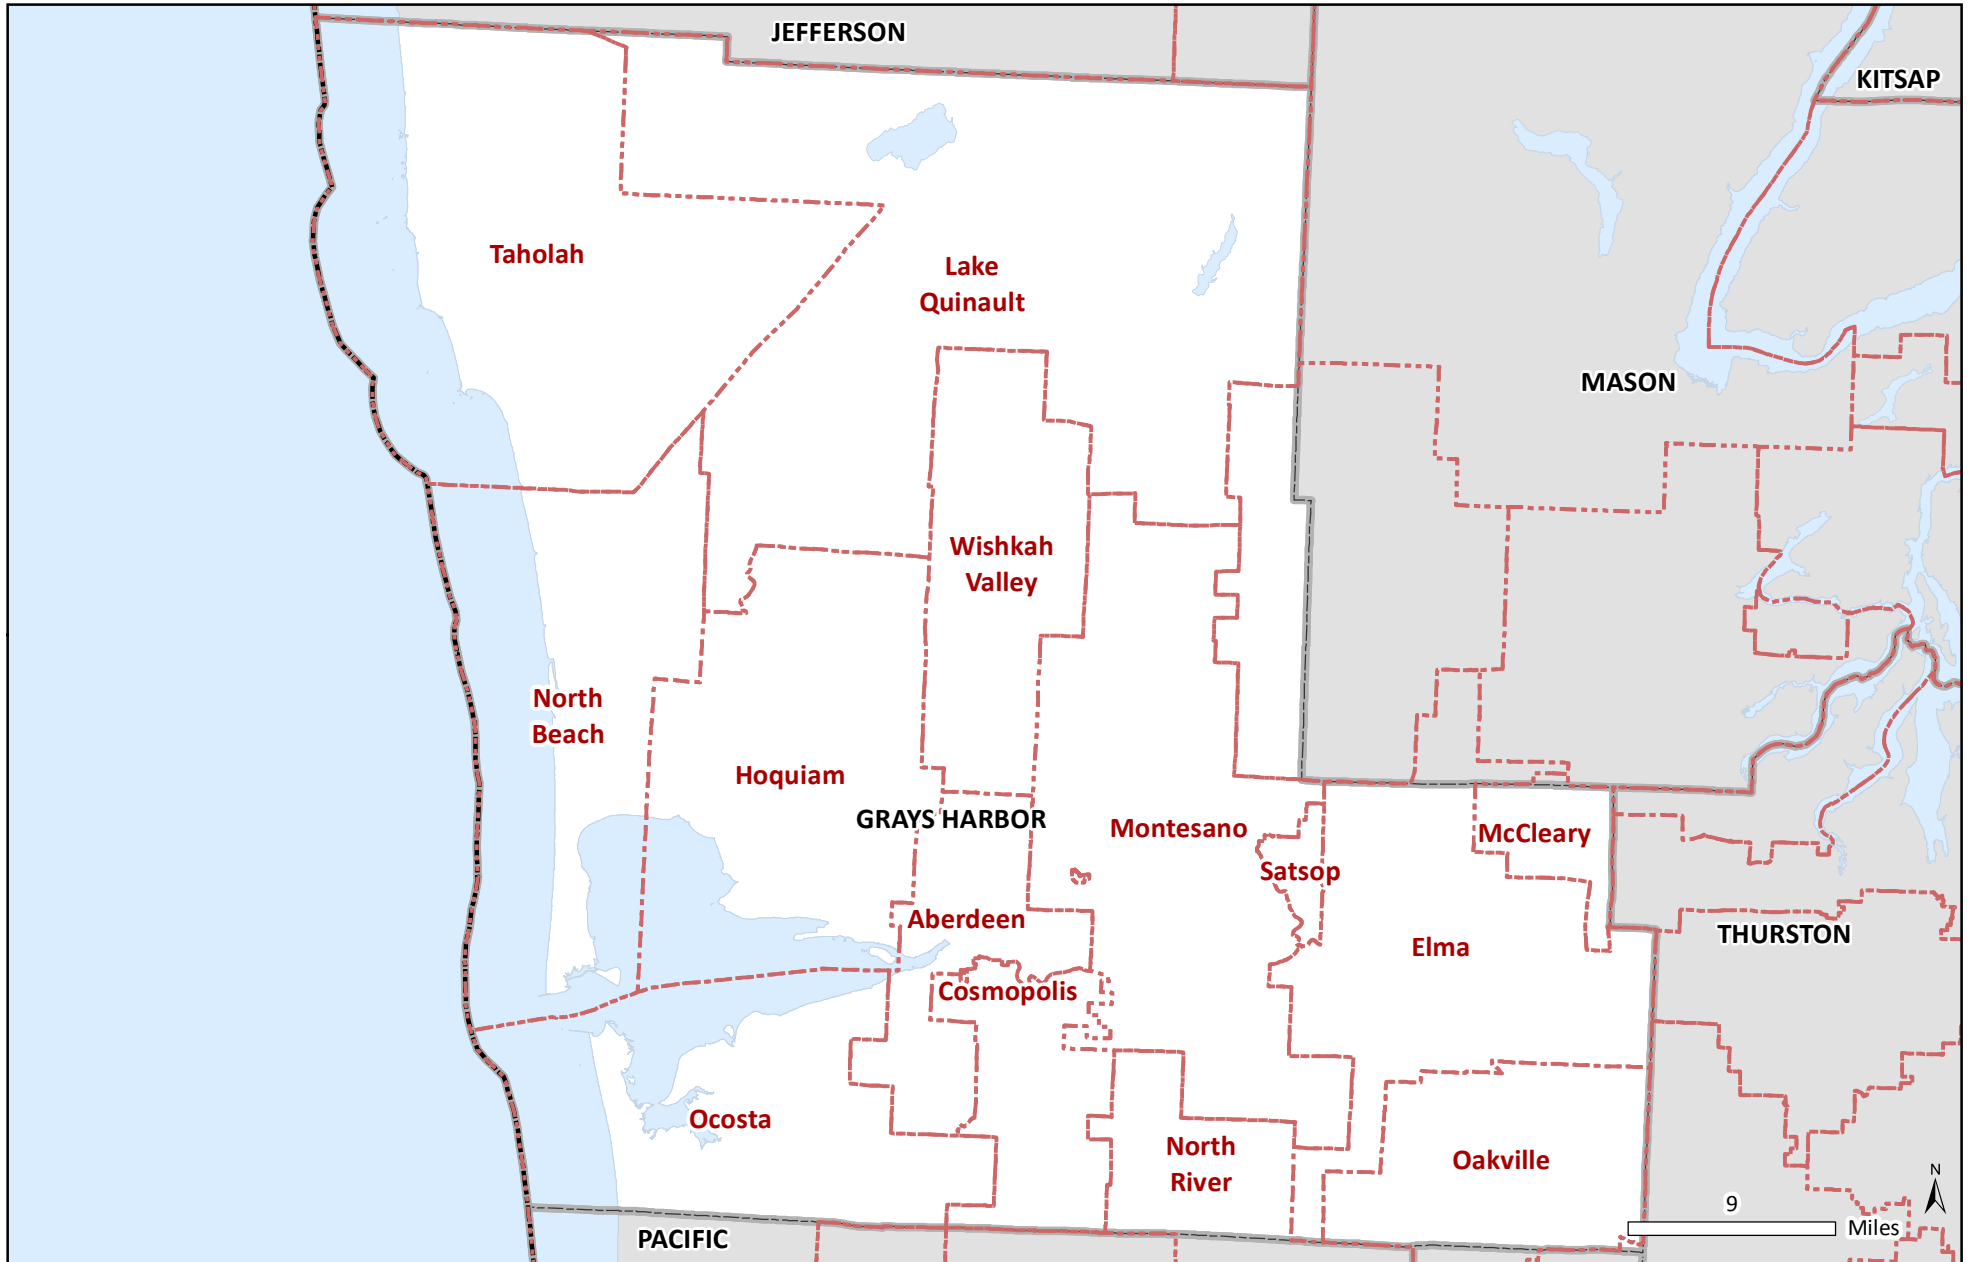

School Districts in Grays Harbor County

-  School Districts
-  Counties
-  States

SOURCES: School Districts and Counties: 2010 Tiger/Line shapefiles, U.S. Census Bureau.
CONTACT: Irina Sharkova, DSHS/RDA, irina.sharkova@dshs.wa.gov, 360-902-0743.