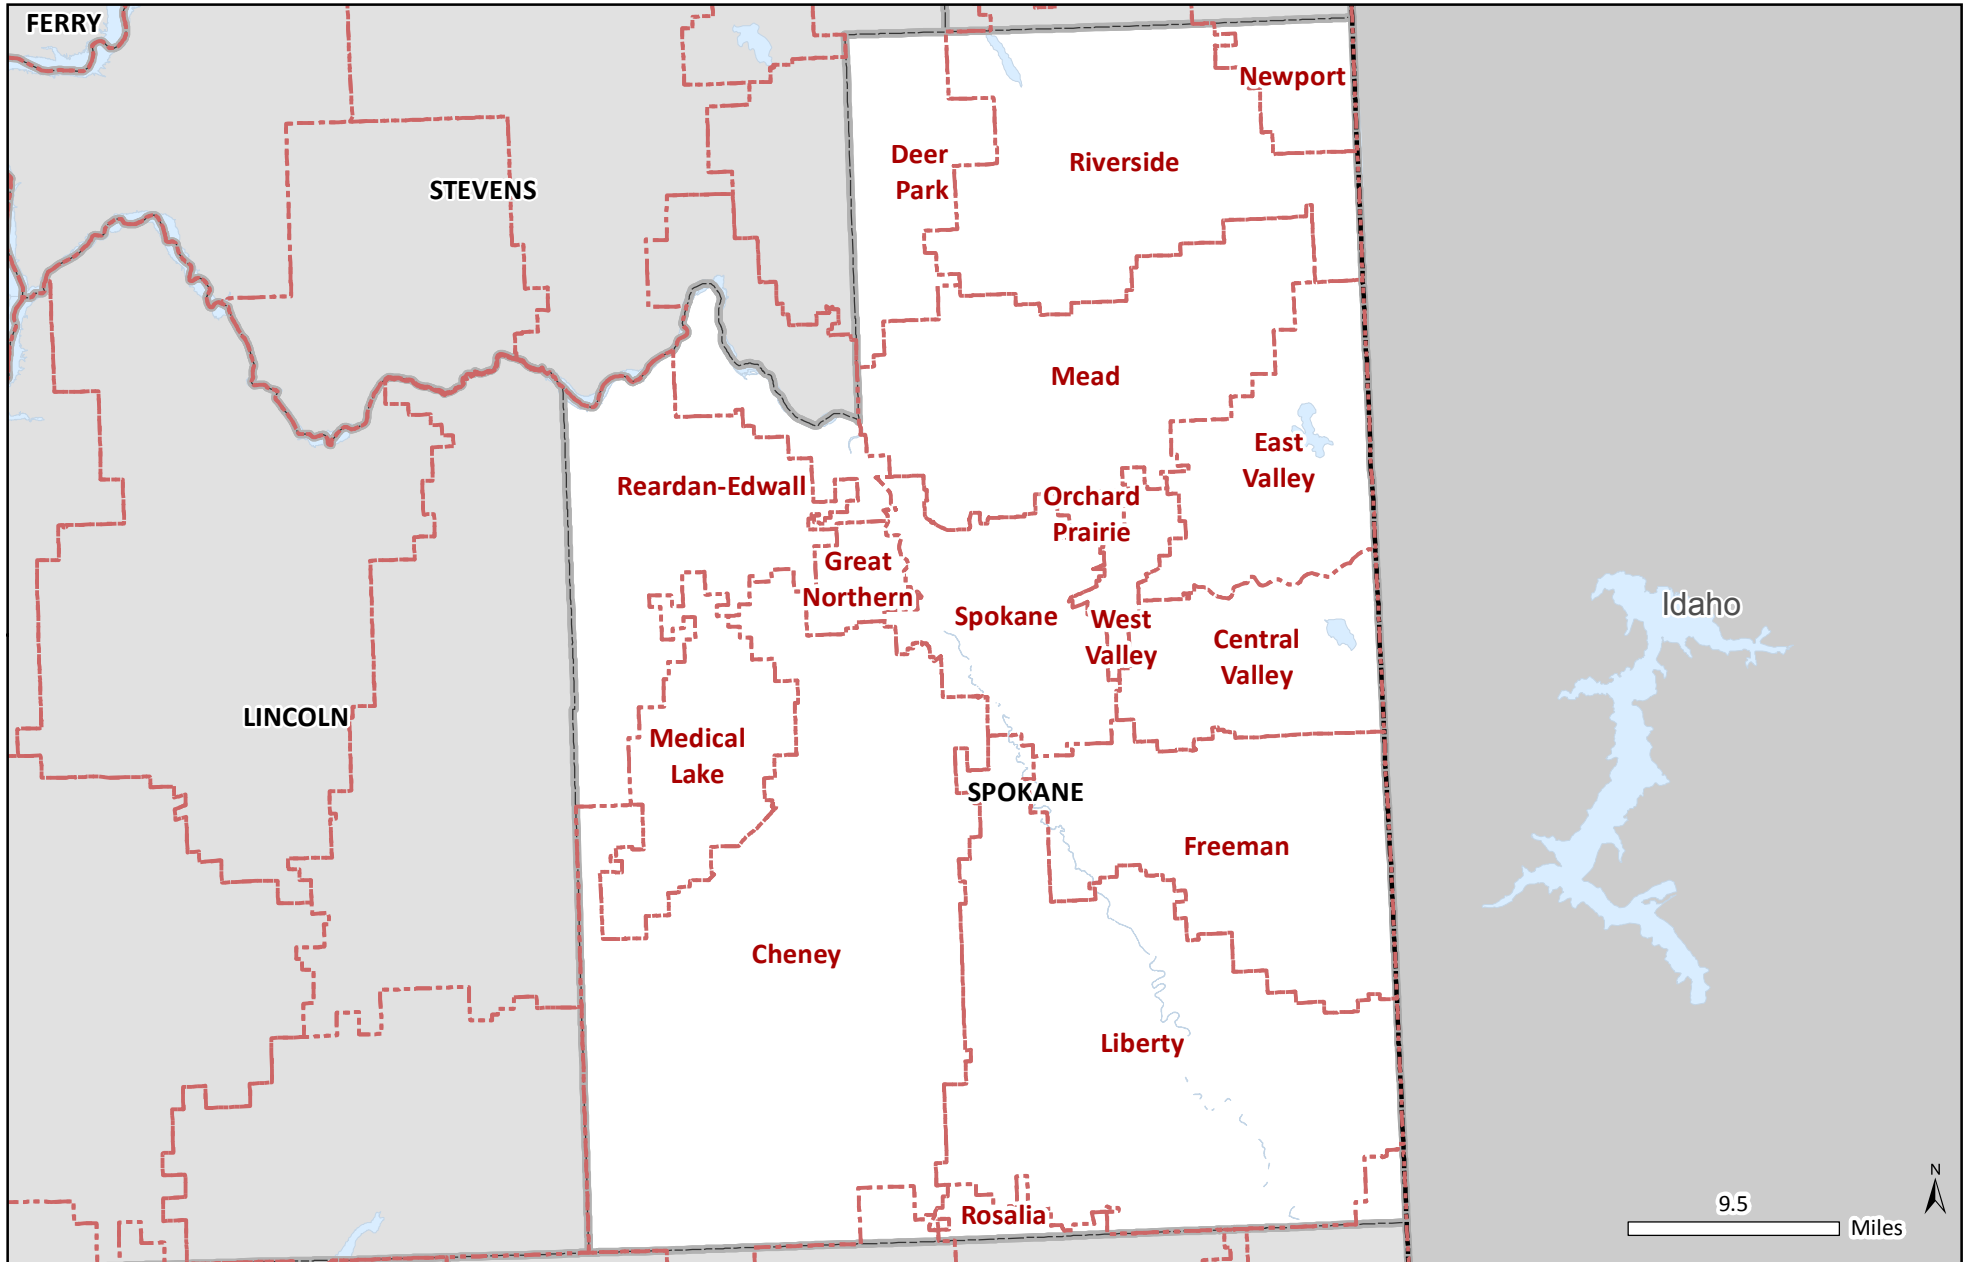

School Districts in Spokane County

- School Districts
- Counties
- States

SOURCES: School Districts and Counties: 2010 Tiger/Line shapefiles, U.S. Census Bureau.
CONTACT: Irina Sharkova, DSHS/RDA, irina.sharkova@dshs.wa.gov, 360-902-0743.