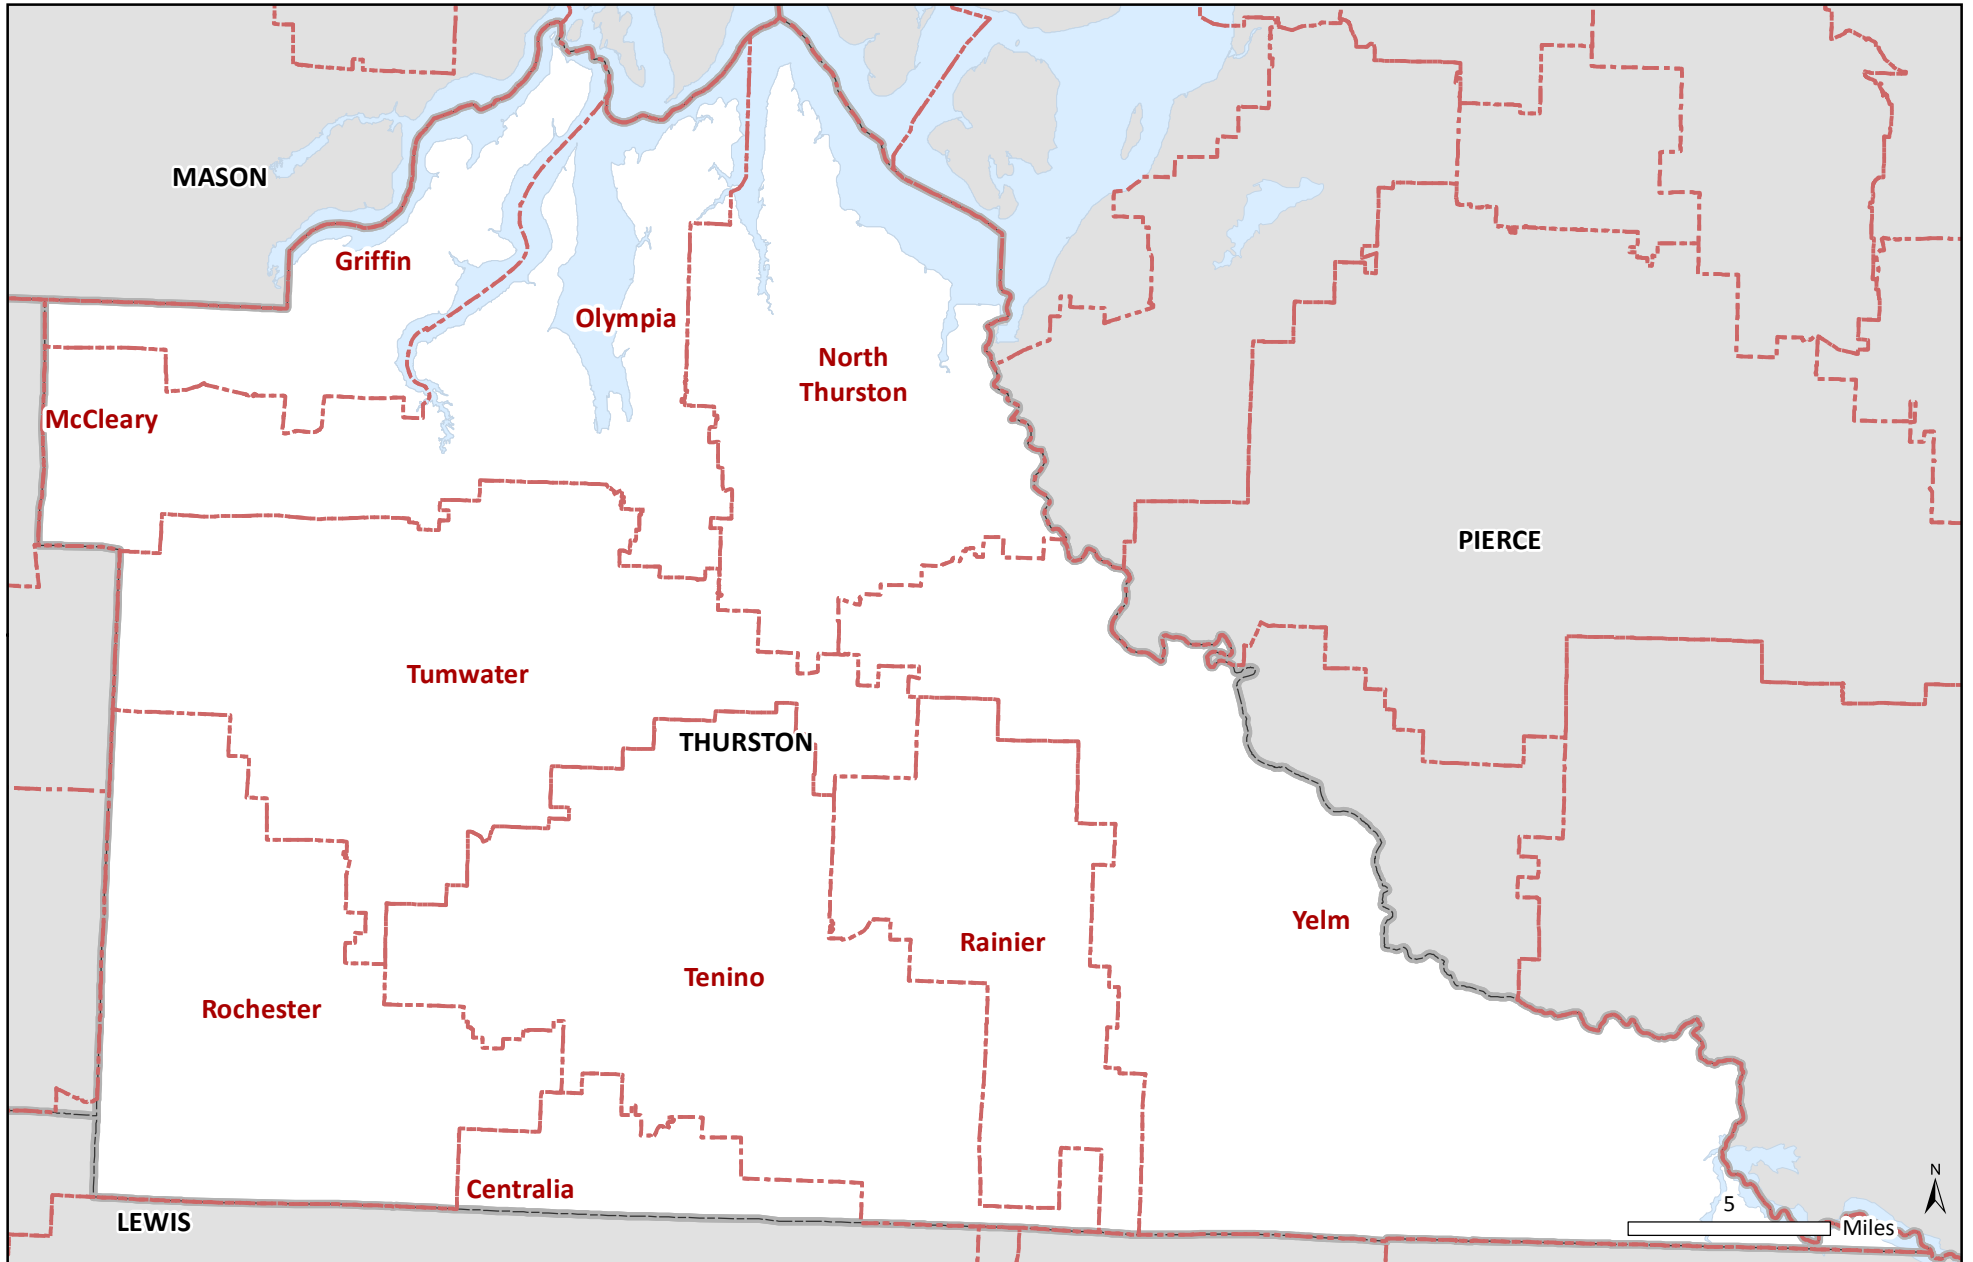

School Districts in Thurston County

-  School Districts
-  Counties
-  States

SOURCES: School Districts and Counties: 2010 Tiger/Line shapefiles, U.S. Census Bureau.
CONTACT: Irina Sharkova, DSHS/RDA, irina.sharkova@dshs.wa.gov, 360-902-0743.